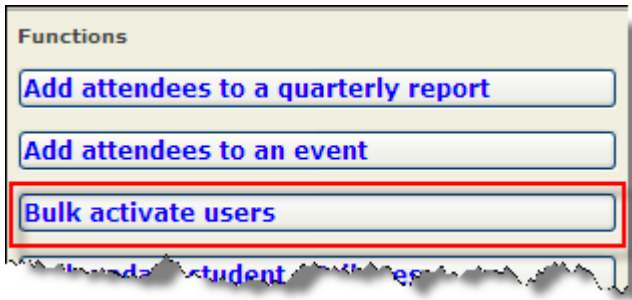

Bulk Activate User

Click Bulk active users